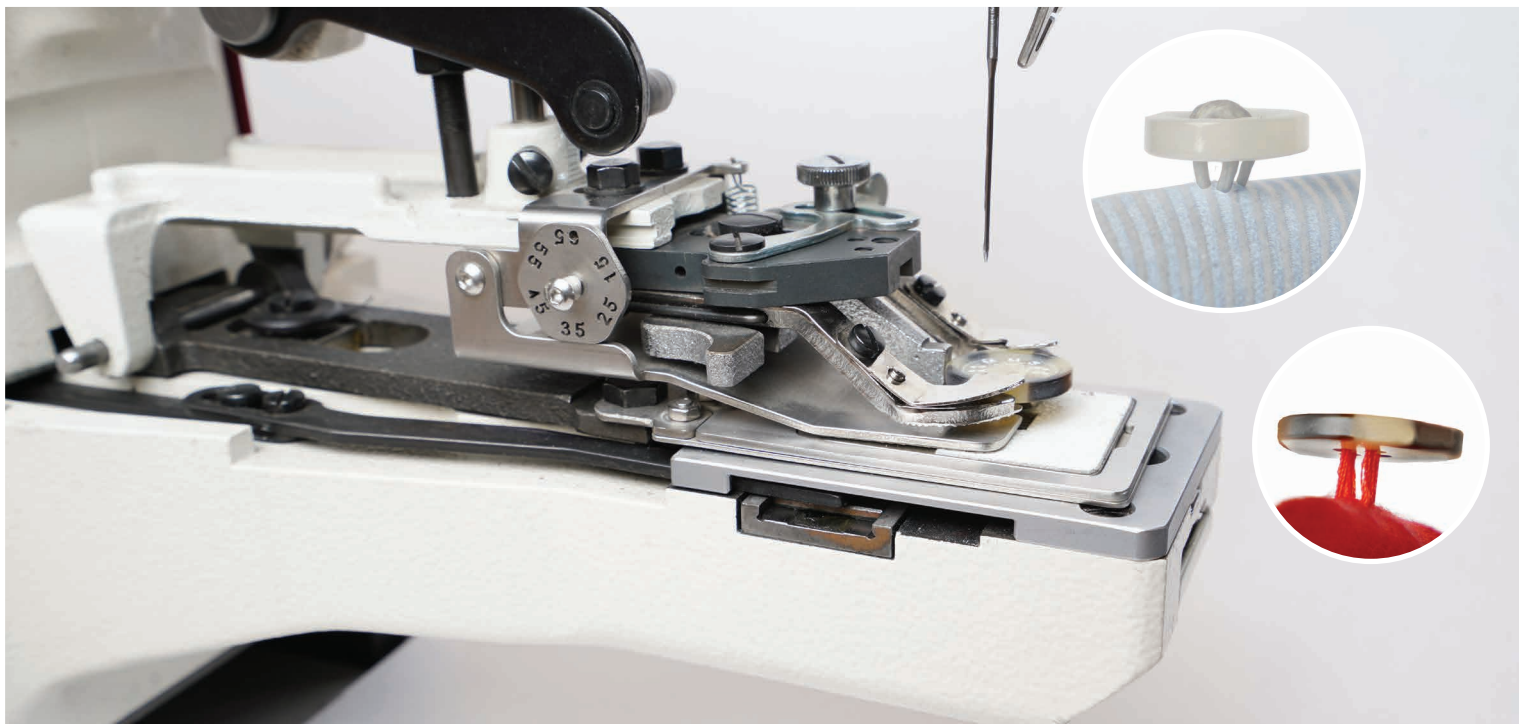

Installation:

Simple assembly using two standard screws

UK Designed
+ Made

Worldwide
Distribution

Global Support
+ Servicing